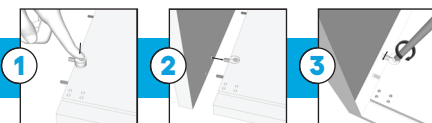

MULTIFUNCTIONAL CABINETS

CUSTOMIZE YOUR STORAGE PROJECT

CABINETS

QUICK INSTALLATION SYSTEM

Colors available:

30" x 15" x 14^{3/4}"
White : LV-7000
Natural : LV-7050

30" x 18" x 14^{3/4}"
White : LV-7001
Natural : LV-7050